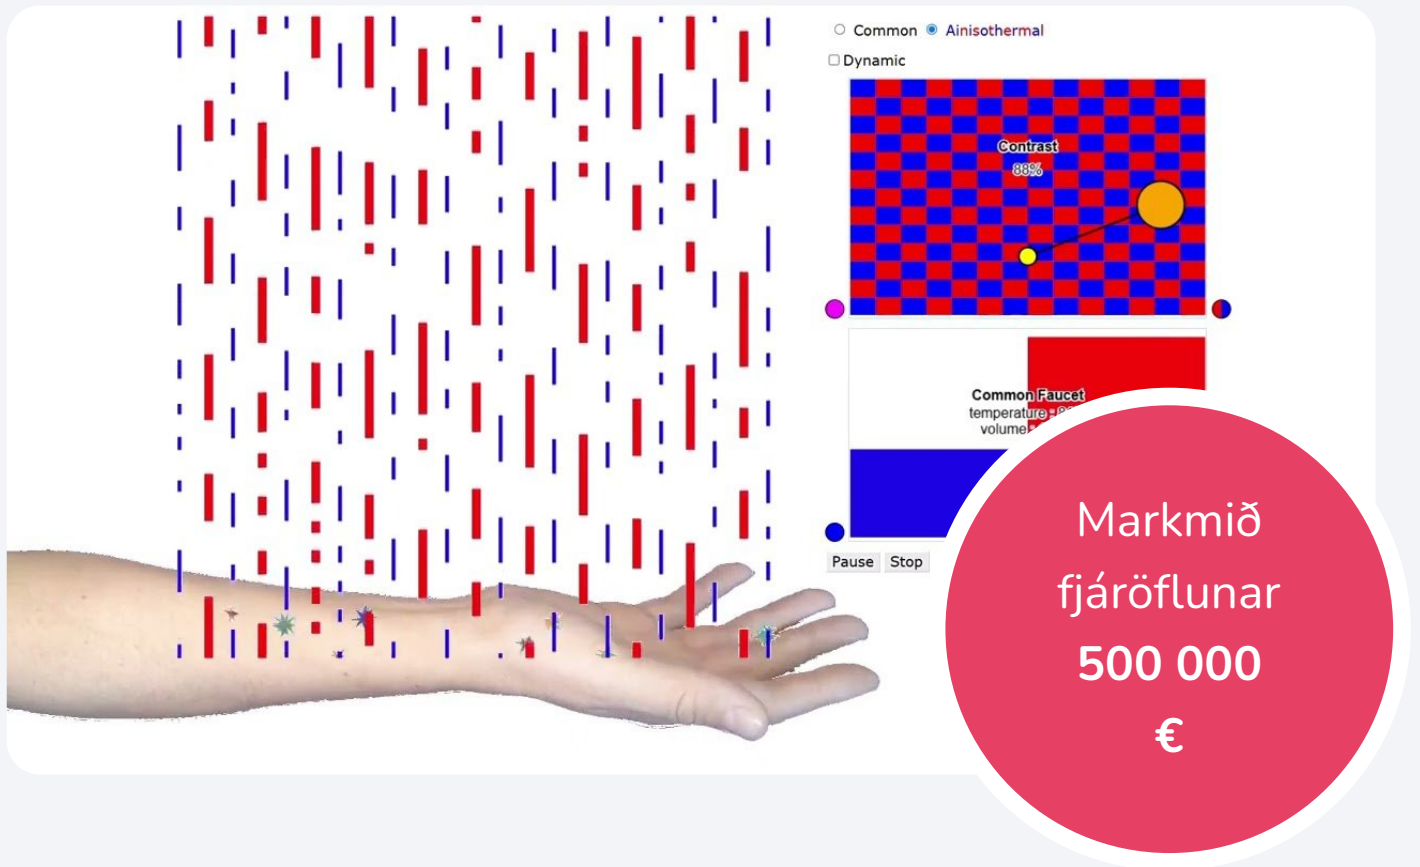

4fund.com

by Zrzutka.pl

Design a shower jet creates temperature images

An alternative shower water stream design that provides an additional invigorating and stimulating effect through the introduction of a temperature pattern.